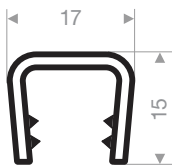

clamping range 8 - 10 mm

article code	roll length (m)	colour
VR24100285	50	black / white / red / silver grey / dark grey / light grey / blue / dark green / light green / yellow