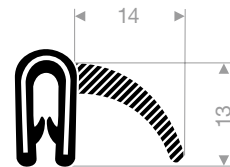

VR24500120
pvc + sponge rubber
clamping range 1,5-4 mm
roll length 25 meter