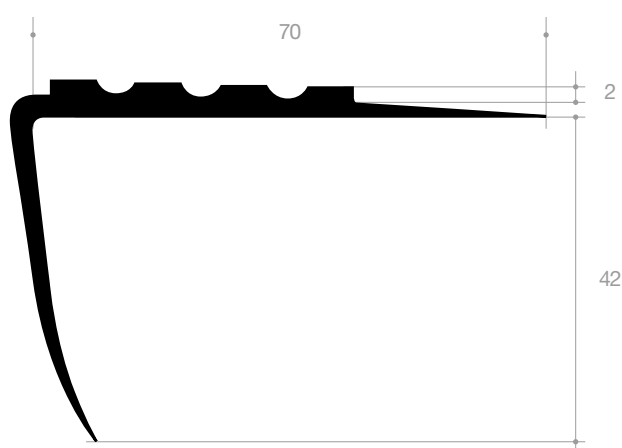

quality	PVC
hardness	70° Shore A
tolerances	black

article code	colour	length (mm)
VR25301010	black	1500
VR25301012	dark grey	1500
VR25301014	light grey	1500

VR25301210
PVC 70° Shore A black
length 1500 mm