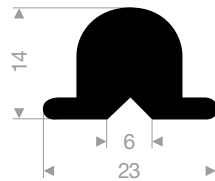

VR21501398
EPDM 70° Shore black
roll length 25 meter