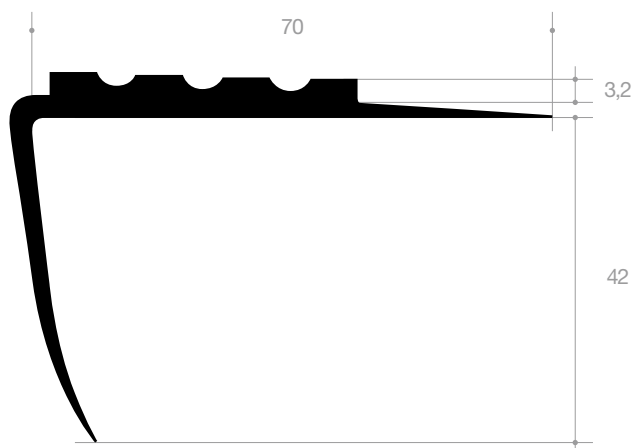

quality	PVC
hardness	70° Shore A
tolerances	black

article code	colour	length (mm)
VR25301010	black	1500
VR25301012	dark grey	1500
VR25301014	light grey	1500

VR25301110
PVC 70° Shore A black
length 1500 mm