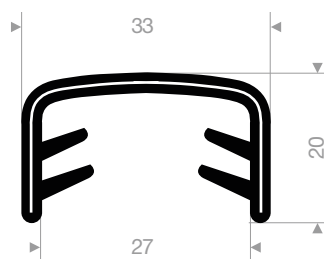

clamping range 25 - 27 mm

article code	colour	roll length (m)
VR24100332	black	25