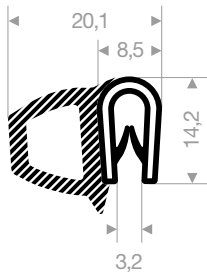

VR24500155
pvc + sponge rubber
clamping range 1,5-3 mm
roll length 25 meter