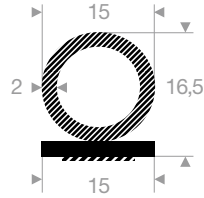

VR21200078
EPDM 70° Shore black
roll length 100 meter

VR21600802
EPDM sponge rubber 15° Shore
with adhesive
roll length 25 meter