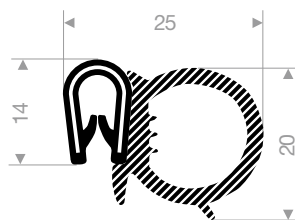

VR24500100
pvc + sponge rubber
clamping range 1,5-3 mm
roll length 50 meter

VR24500135
pvc + sponge rubber
clamping range 1-2 mm
roll length 50 meter

VR24500140
pvc + sponge rubber
clamping range 1-3 mm
roll length 50 meter

VR24500155
pvc + sponge rubber
clamping range 1,5-3 mm
roll length 25 meter

VR24500115
pvc + sponge rubber
clamping range 1,5-3 mm
roll length 25 meter

VR24500120
pvc + sponge rubber
clamping range 1,5-4 mm
roll length 25 meter