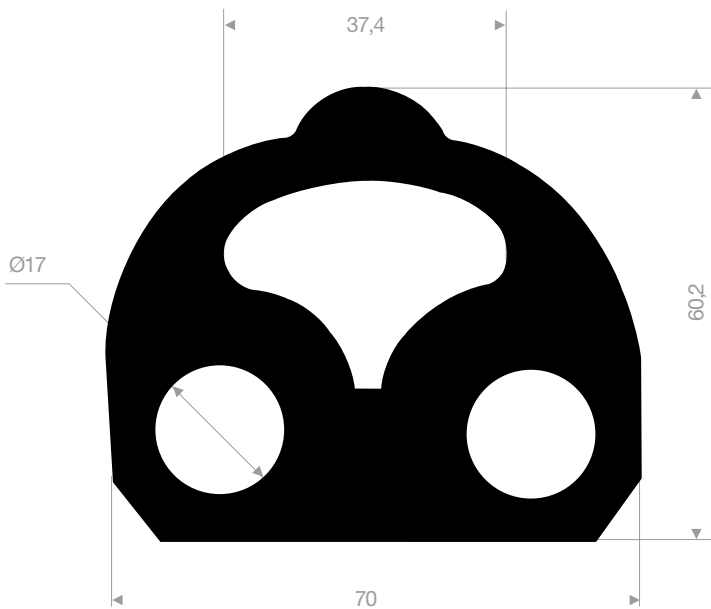

VR21500801
EPDM 70° Shore with adhesive
roll length 20 meter

VR21504017
EPDM 70° Shore black
roll length 25 meter