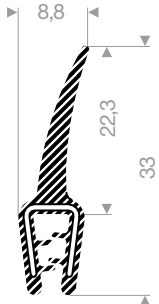

VR24500315
EPDM solid rubber
clamping range 1,5-4 mm
roll length 30 meter

VR24500817
pvc + sponge rubber
clamping range 1,5-3 mm
roll length 50 meter

VR24500820
pvc + sponge rubber
clamping range 1-3 mm
roll length 25 meter

VR24500830
pvc + sponge rubber
clamping range 1-2 mm
roll length 50 meter