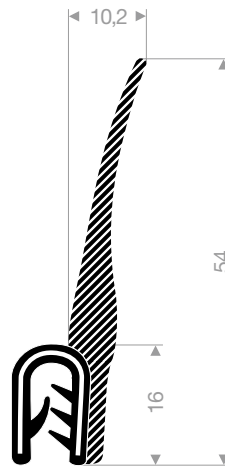

VR24500876
pvc + sponge rubber
clamping range 1-3 mm
roll length 25 meter

VR24500910
pvc + sponge rubber
clamping range 1,5-5 mm
roll length 25 meter