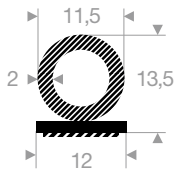

VR21202300
EPDM 70° Shore black
roll length 50 meter

VR21600801
EPDM sponge rubber 15° Shore
with adhesive
roll length 25 meter