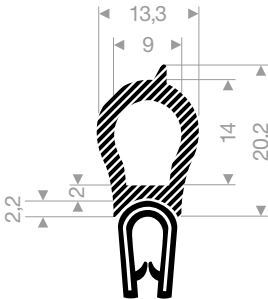

VR24500820
pvc + sponge rubber
clamping range 1-3 mm
roll length 25 meter