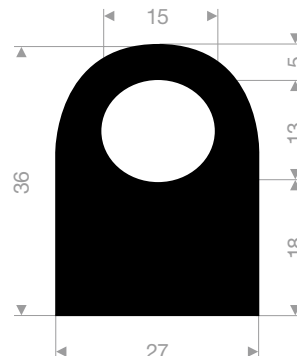

VR21600801
EPDM sponge rubber 15° Shore
with adhesive
roll length 25 meter

VR21600802
EPDM sponge rubber 15° Shore
with adhesive
roll length 25 meter

VR21600803
EPDM sponge rubber 15° Shore
with adhesive
roll length 25 meter

VR21501398
EPDM 70° Shore black
roll length 25 meter

VR21500423
TPE 60° Shore black
roll length 25 meter