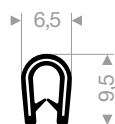

clamping range 0,5 - 2 mm

article code	roll length (m)	colour
VR24100128	100	black / white / red / silver grey / dark grey / light grey / blue / dark green / light green / yellow