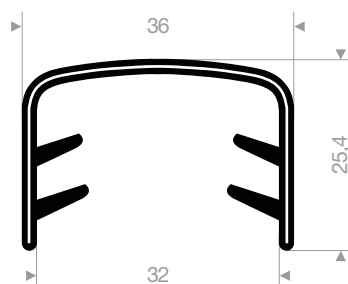

clamping range 20 - 23 mm

article code	colour	roll length (m)
VR24100322	black	25

clamping range 25 - 27 mm

article code	colour	roll length (m)
VR24100332	black	25

clamping range 28 - 32 mm

article code	colour	roll length (m)
VR24100345	black	25