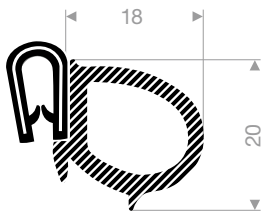

VR24500100
pvc + sponge rubber
clamping range 1,5-3 mm
roll length 50 meter

VR24500135
pvc + sponge rubber
clamping range 1-2 mm
roll length 50 meter

VR24500140
pvc + sponge rubber
clamping range 1-3 mm
roll length 50 meter

VR24500155
pvc + sponge rubber
clamping range 1,5-3 mm
roll length 25 meter

VR24500115
pvc + sponge rubber
clamping range 1,5-3 mm
roll length 25 meter

VR24500120
pvc + sponge rubber
clamping range 1,5-4 mm
roll length 25 meter