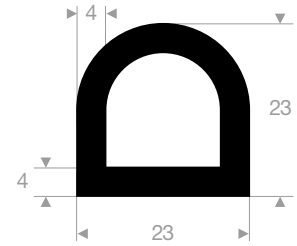

VR21500423
TPE 60° Shore black
roll length 25 meter