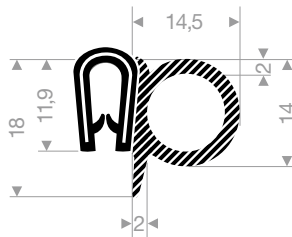

VR24500115
pvc + sponge rubber
clamping range 1,5-3 mm
roll length 25 meter