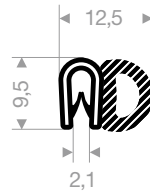

VR24500135
pvc + sponge rubber
clamping range 1-2 mm
roll length 50 meter