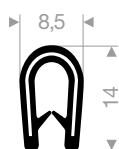

clamping range 1 - 2,5 mm

article code	roll length (m)	colour
VR24100215	50	black / white / red / silver grey / dark grey / light grey / blue / dark green / light green / yellow