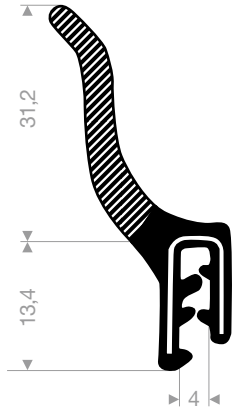

VR24500875
EPDM solid rubber
clamping range 1,5-4 mm
roll length 30 meter

VR24500920
pvc + sponge rubber
clamping range 1,5-4 mm
roll length 30 meter