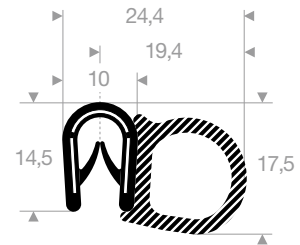

VR24500100
pvc + sponge rubber
clamping range 1,5-3 mm
roll length 50 meter

VR24500135
pvc + sponge rubber
clamping range 1-2 mm
roll length 50 meter

VR24500140
pvc + sponge rubber
clamping range 1-3 mm
roll length 50 meter

VR24500155
pvc + sponge rubber
clamping range 1,5-3 mm
roll length 25 meter

VR24500115
pvc + sponge rubber
clamping range 1,5-3 mm
roll length 25 meter

VR24500120
pvc + sponge rubber
clamping range 1,5-4 mm
roll length 25 meter