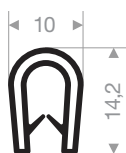

clamping range 1 - 4 mm

article code	roll length (m)	colour
VR24100231	50	black / white / red / silver grey / dark grey / light grey / blue / dark green / light green / yellow