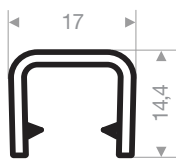

clamping range 11 - 12 mm

article code	roll length (m)	colour
VR24100290	50	black / white / red / silver grey / dark grey / light grey / blue / dark green / light green / yellow