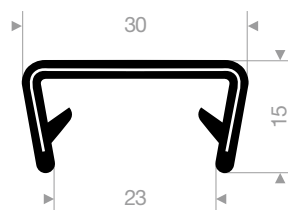

clamping range 20 - 23 mm

article code	colour	roll length (m)
VR24100322	black	25