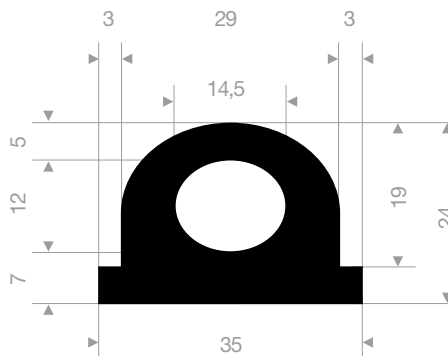

VR21600801
EPDM sponge rubber 15° Shore
with adhesive
roll length 25 meter

VR21600802
EPDM sponge rubber 15° Shore
with adhesive
roll length 25 meter

VR21600803
EPDM sponge rubber 15° Shore
with adhesive
roll length 25 meter

VR21501398
EPDM 70° Shore black
roll length 25 meter

VR21500423
TPE 60° Shore black
roll length 25 meter