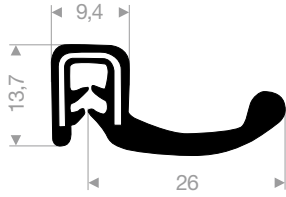

VR24500116
pvc + solid rubber
clamping range 1,5-4 mm
roll length 35 meter

VR24500315
EPDM solid rubber
clamping range 1,5-4 mm
roll length 30 meter