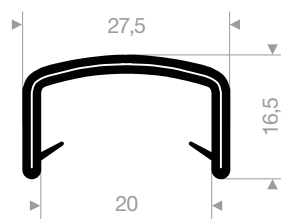

clamping range 17 - 20 mm

article code	colour	roll length (m)
VR24100310	black	25