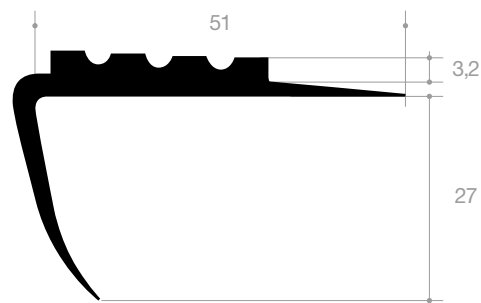

quality	PVC
hardness	70° Shore A
tolerances	black

article code	colour	length (mm)
VR25301010	black	1500
VR25301012	dark grey	1500
VR25301014	light grey	1500

VR25301110
PVC 70° Shore A black
length 1500 mm

VR25301210
PVC 70° Shore A black
length 1500 mm