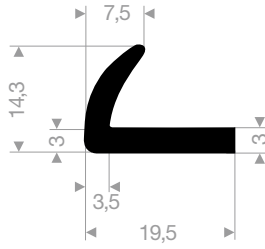

VR21651914
EPDM 70° Shore black
roll length 50 meter