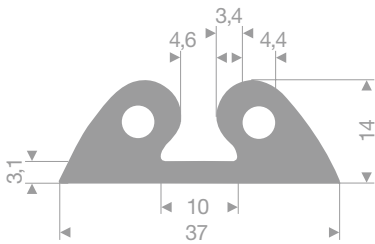

VR21501977GR
TPE 70° Shore grey
roll length 30 meter