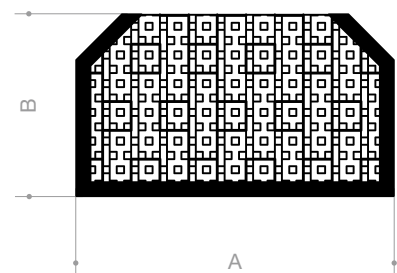

quality	SBR
hardness	45° Shore
tolerances	ISO 3302 E2
colour	black
execution	solid rubber skin / sponge rubber inside

article code	A	B	roll length (m)
VR21595732	57	32	10
VR21597040	70	40	10
VR21597132	71	32	10
VR21599450	94	50	10