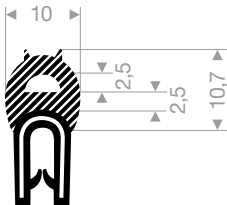

VR24500830
pvc + sponge rubber
clamping range 1-2 mm
roll length 50 meter