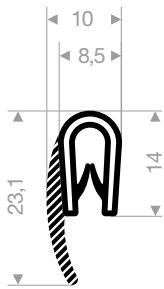

clamping range 20 - 23 mm

article code	colour	roll length (m)
VR24100322	black	25

clamping range 25 - 27 mm

article code	colour	roll length (m)
VR24100332	black	25

clamping range 28 - 32 mm

article code	colour	roll length (m)
VR24100345	black	25