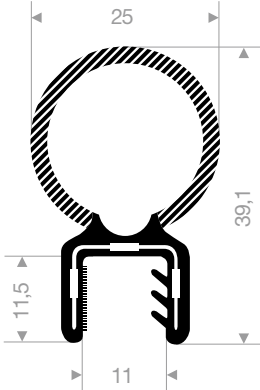

VR24500102
pvc + sponge rubber
clamping range 1,5-4 mm
roll length 50 meter

VR24500812
pvc + sponge rubber
clamping range 9-10,5 mm
roll length 50 meter